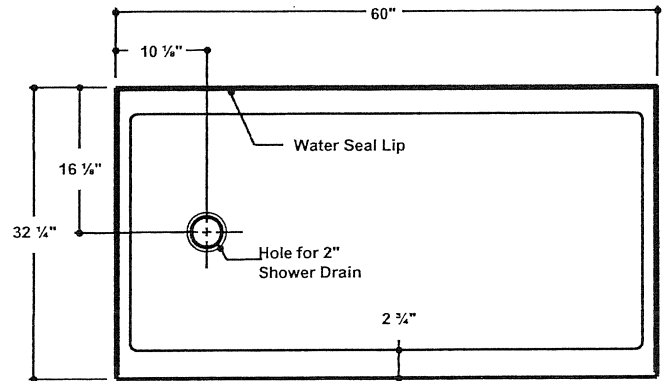

# 60" x 32" SHOWER - LEFT DRAIN - SUBWAY TILE

## **Subway Tile Standard Shower Package - Model QP6032L**

Package includes: Base (SB6032L), Subway Tile Wall Panels (QW6032)  
Soap Holder (SH-1) and Shampoo Holder (SH-2)

### **Shower Base Model SB6032L**

#### NOTES:

1. Shower Bases have molded texture pattern for slip resistance and 1" water seal lip
2. All Shower Walls are 3/8" thick
3. Custom size base and wall panels are available
4. Base and Walls are cast products and, as such, variations in finish dimensions will occur - Normal Tolerance  $\pm 1/4"$