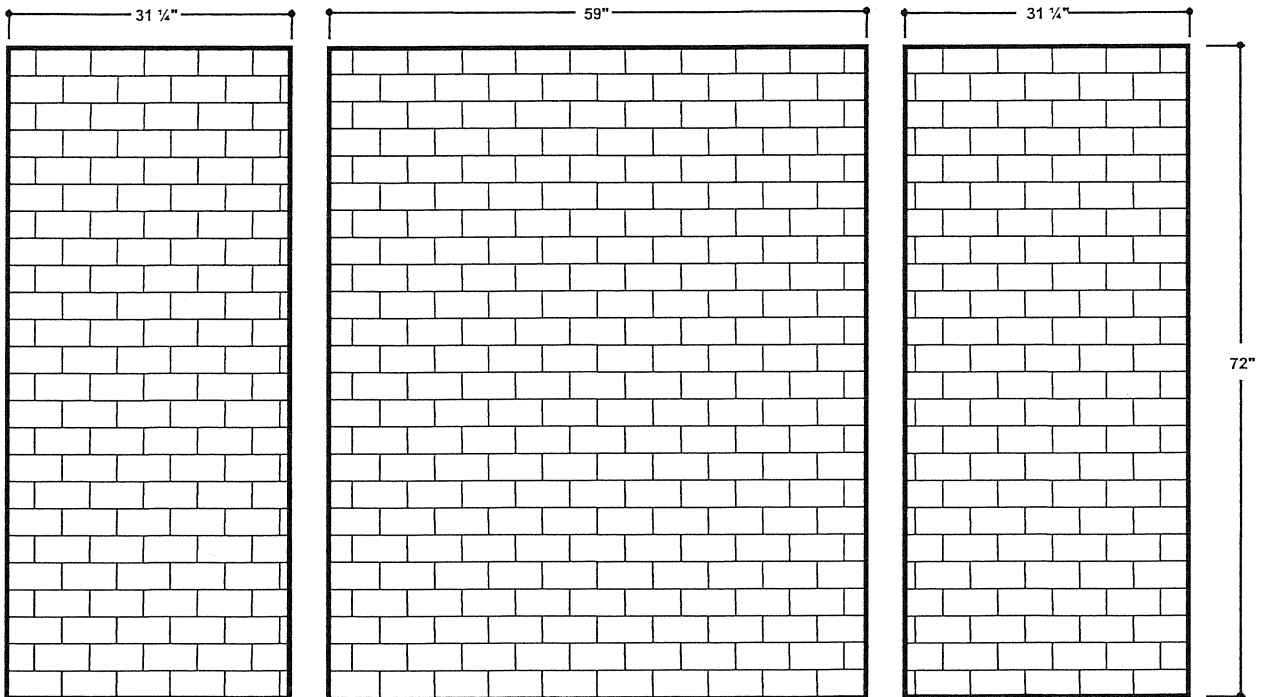

# 60" x 32" SHOWER - LEFT DRAIN - SUBWAY TILE

## **Subway Tile Standard Shower Package - Model QP6032L**

Package includes: Base (SB6032L), Subway Tile Wall Panels (QW6032)  
Soap Holder (SH-1) and Shampoo Holder (SH-2)

### **Shower Base Model SB6032L**

#### NOTES:

1. Shower Bases have molded texture pattern for slip resistance and 1" water seal lip
2. All Shower Walls are 3/8" thick
3. Custom size base and wall panels are available
4. Base and Walls are cast products and, as such, variations in finish dimensions will occur - Normal Tolerance  $\pm 1/4"$